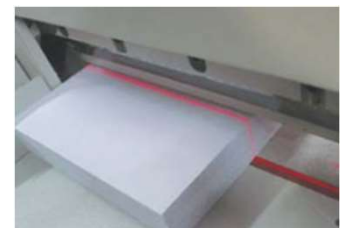

intimus 4880 EPS / intimus 6680 EPS

Professional free standing electric guillotine with optional side tables for a more efficient work flow. The guillotine is able to cut easily a paper stack of up to 800 sheets. Suitable for high-volume use in copy shops, digital printing houses or book binderies.

intimus 6680 EPS

intimus 4680 EPS with side tables

Convenient and precise operation

Multi lingual touchscreen allows to control the electrical backgauge or to select easily preprogrammed settings for the most common formats (A3, A4, A5, A6). Up to 99 individual programs with 10 steps in each program can be stored on the memory. Blade fine depth adjustments can either be done via touchscreen or manually from the outside.

The LED optical cutting line guarantees easy alignment of cutting marks for precise cuts. The electronic hand wheel facilitates manual backgauge positioning, accurate to the millimeter at variable speed.

intimus 4880 EPS / intimus 6680 EPS

Technical specification overview

Article No.	INT-GU-4880EPS	INT-GU-6680EPS
Table depth	450 mm	610 mm
Cutting length	450 mm	660 mm
Cutting height	80 mm	80 mm
Narrow cut	25 mm	35 mm
Cutting capacity	800 sheets	800 sheets
Optical cutting line	Yes	Yes
Noise level	75 db	75 db
Weight	240 kg	331 kg
Dimensions (W x D x H)	780 x 860 x 1260 mm	1020 x 1250 x 1250 mm
Power consumption	3000 W	3000 W
Power supply	220V / 50 Hz	220V / 50 Hz