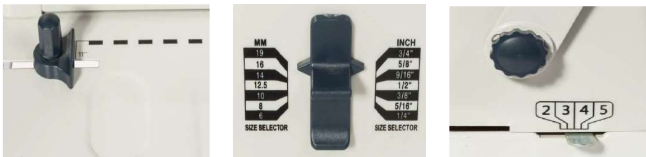

Article no.	INT-BI-00PW150
Punching capacity for paper (80g/m²)	15 sheets
Punching capacity for plastic foils (0.18mm)	2 sheets
Punching margin control	1.5-5 mm
Binding capacity (80g/m²)	143 sheets
Max. paper size	DIN A4
Punching slots	34
Weight	6.6 kg
Dimensions (W x D x H)	445 x 210 x 288 mm
Colour	White